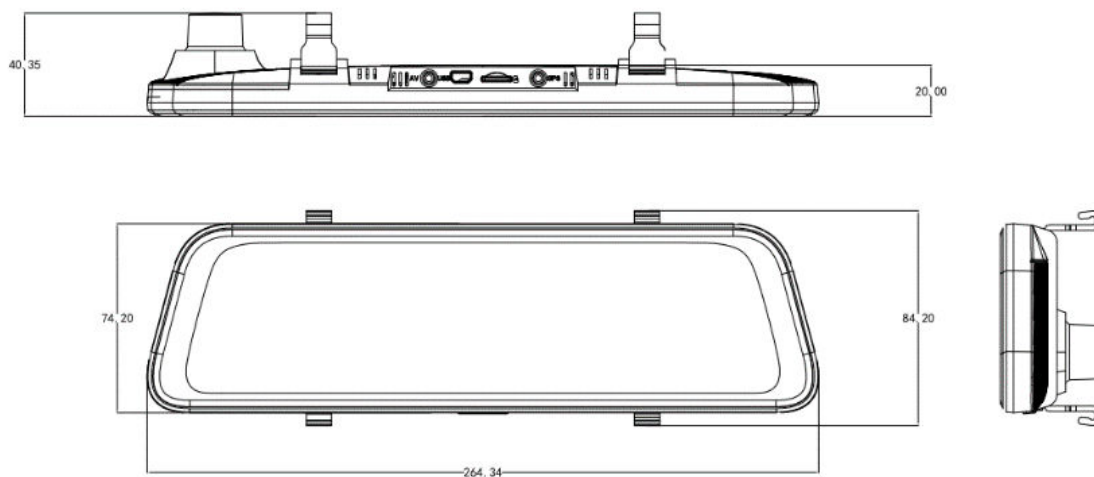

Upgrade	
Power Consumption and Current	Approx. 5W
Power Supply	5V DC, 2A
Power Interface	Mini-USB
Working temperature	0 °C to 45 °C (32 °F to 113 °F)
Working humidity	20% to 70%
Storage	TF card, Max. 128 GB
Display	9.35-inch 720P, (1280*320)
OSD	Display operation menu
Image format	JPEG
Local Storage	NO
ADAS	NO
Speech recognition	YES

▪ **Available Model**

AE-DC2928-N6(海外标配),AE-DC2928-N6(海外标配)(降压线),AE-DC2928-N6(EVO)(国内标配)(经销),

▪ **Dimension**